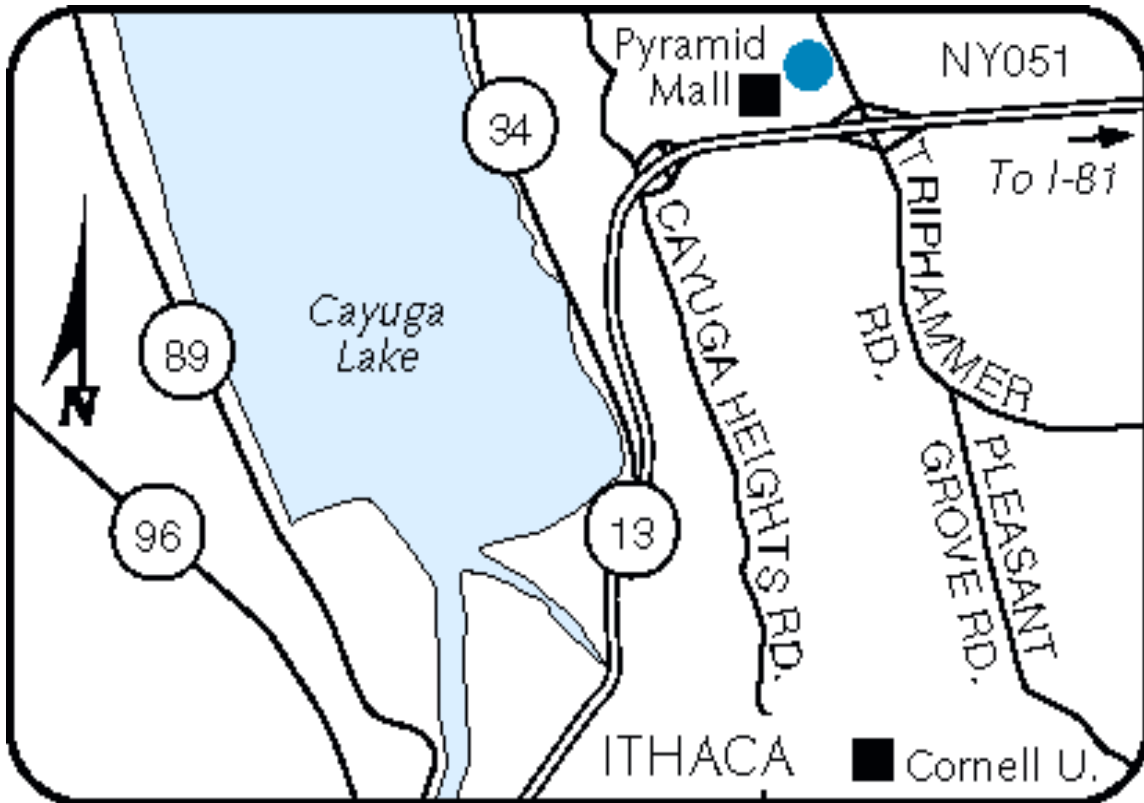

Note: If an amenity is not located on the hotel premises, the distance to the amenity will be displayed in parentheses.

Clarion Hotel Univ. Htl & Conf Cntr

*Indicates services/amenities which may require an additional cost.

**Some amenities/programs are not available at all US locations.

+In some rooms.

Clarion Hotel Univ. Htl & Conf Cntr

Local Map:

Directions to Our Hotel:

From South- RT 13 to Triphammer Ex. Right off Ex. 1/4 mile on Left. From North- RT 13 to Triphammer Ex. Left off Ex. 1/4 mile on Left.